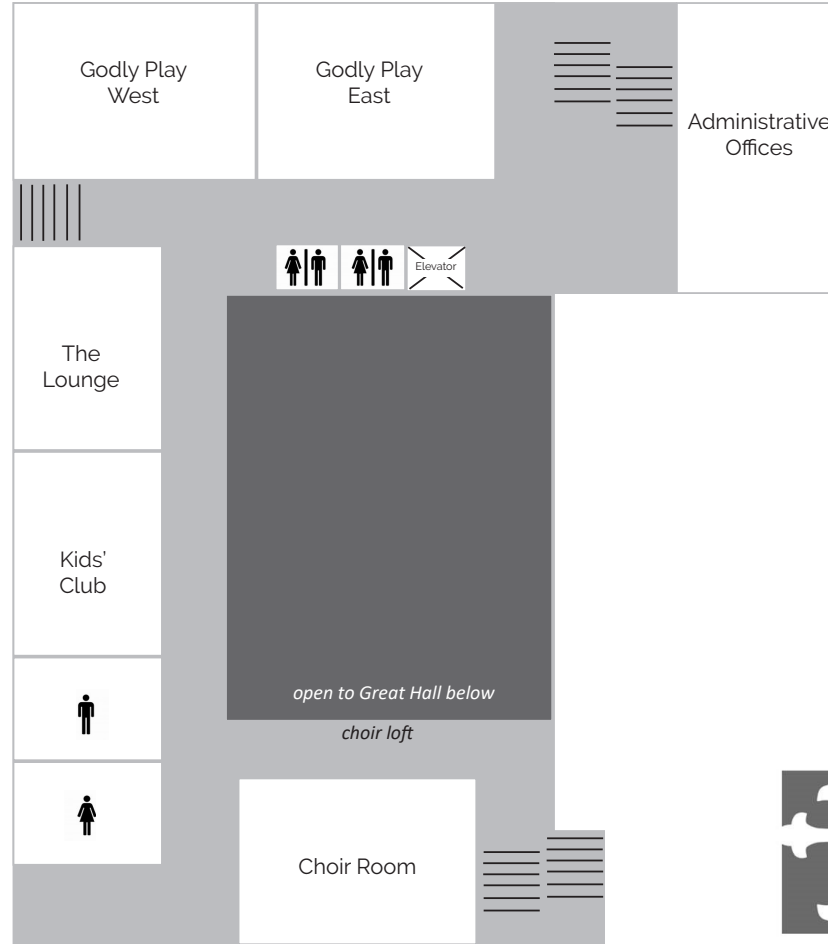

EBSWORTH LIFE CENTER

FIRST FLOOR

SECOND FLOOR

BASEMENT

ST. THOMAS
EPISCOPAL CHURCH