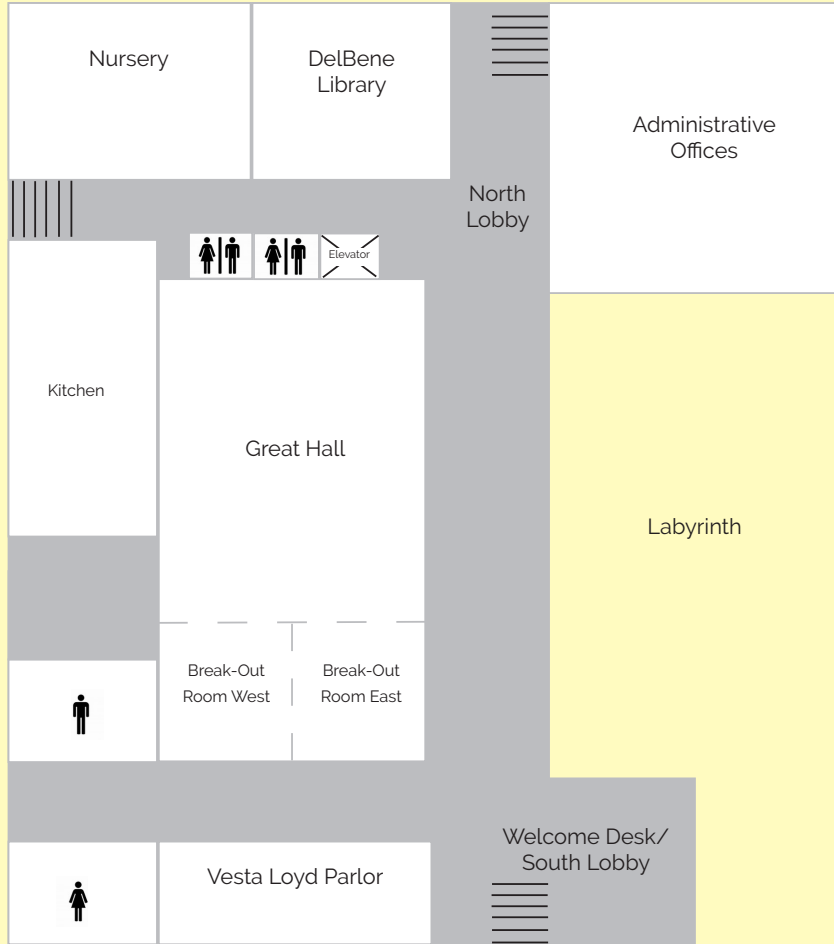

EBSWORTH LIFE CENTER

FIRST FLOOR

SECOND FLOOR

BASEMENT

ST. THOMAS
EPISCOPAL CHURCH